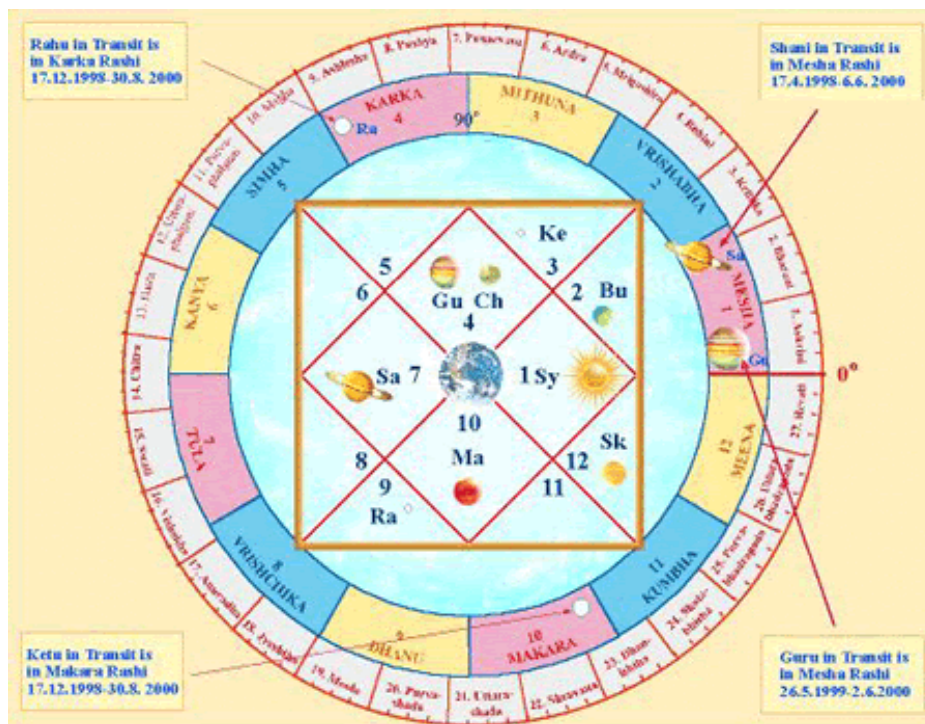

Vastu housing basics:

<p>Northwest (AIR): moon, guestroom, garage, pets, bathroom or 2nd choice for kitchen. <i>Vata</i></p>	<p>North: Mercury, valuables, children’s rooms, living room, basement</p>	<p>Northeast (WATER): Jupiter, meditation room, open porch, living room. <i>Kapha, Pitta</i></p>
<p>West: Saturn, children’s rooms, study/library, dining room</p>	<p>Center (ETHER): open space, courtyard, atrium, spiritual symbols. <i>Vata</i></p>	<p>East: Sun, bath, dining room, laundry, children’s rooms, living room, large windows, basement</p>
<p>Southwest (EARTH): Rahu, master bedroom, valuables, heavy items. <i>Kapha</i></p>	<p>South: Mars, dining room, bedroom. Do not put a main entrance here.</p>	<p>Southeast (FIRE): Venus, kitchen, fireplace, computers, garage, exercise, bath. <i>Pitta</i></p>

Jyotish Sample Chart:

Gemstones for the doshas:

	Vata	Pitta	Kapha
Gemstones:	Ruby, garnet, yellow sapphire, topaz, emerald, aquamarine, onyx	Pearl, lapis lazuli, emerald, aquamarine, diamonds, red coral, opal	Ruby or garnet, tiger's eye, blue sapphire
Metals:	Gold	Silver	Copper

Chakra Chart:

NAME	COLOR	LOCATION	ELEMENT	SENSE	DOSHA
Muladhara	Red	Base of spine	Earth	Smell	Kapha
Swadhisthana	Orange	Between navel & base of spine	Water	Taste	Kapha
Manipura	Yellow	Navel	Fire	Sight	Pitta
Anahata	Green/Pink	Heart	Air	Touch	Vata
Visshudha	Blue	Throat	Ether	Sound	Vata
Ajna	Indigo	Third Eye	n/a	Intuition	n/a
Sahasrara	Violet	Crown	n/a	Higher Self	n/a